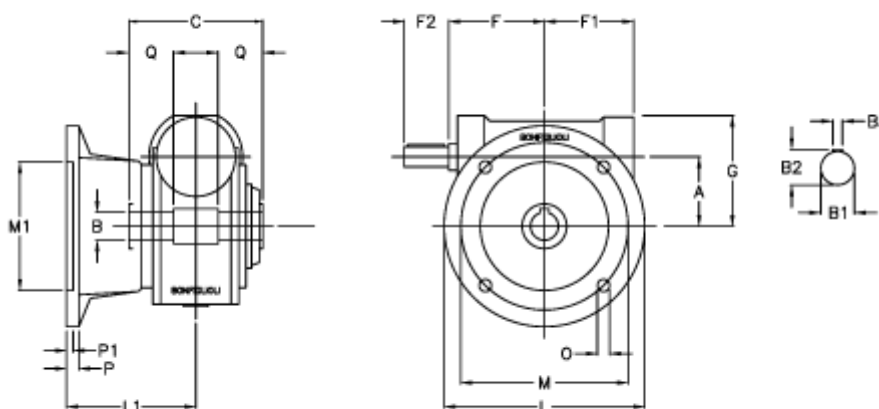

Data Sheet

Article number: 3901030007400

Description: Worm gear with solid input shaft
VF 30F-7-HS

Measures

a	= 30.0	F1 = 46	P = 6
B	= 14	F2 = 20	P1 = 4
B1	= 9	g = 50	Q = 20.5
B2	= 10.2	L = 80	
B3	= 3	L1 = 50.5	
C	= 55	m = 68	
Description	= VF 30F-xx-HS	M1 = 50	
F	= 50.0	O = 6.5	